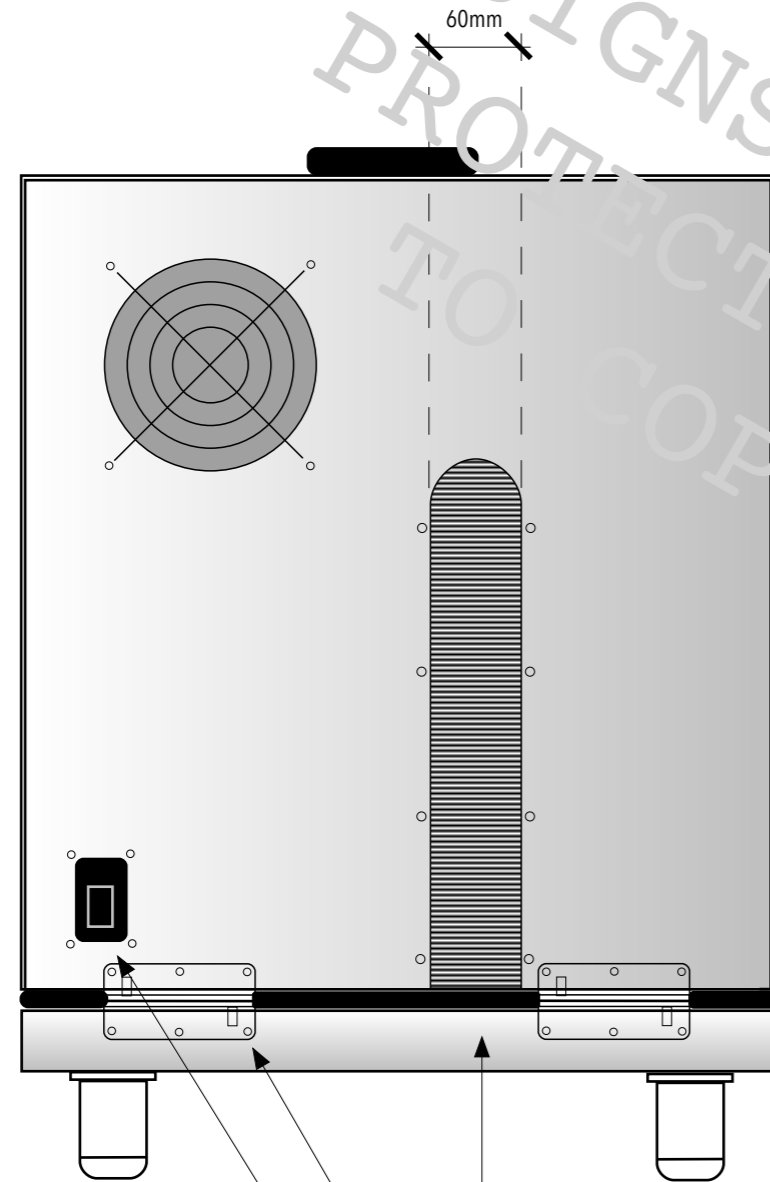

REAR VIEW

DESIGNS ARE INTELLECTUALLY PROTECTED. IT IS ILLEGAL TO COPY OR REPRODUCE

- BRUSHED VACCUM LINE/HOSE PORT
- QUICK RELEASE HINGES
- IEC AND SWITCH

LAB BENCH AUSTRALIA

SHEET: SPECIFICATION - PUBLIC RELEASE

DATE: 2024 - 2025 GEN 2

PRODUCT: LB520AE

TITLE: Serene . PAGE 3 OF 3