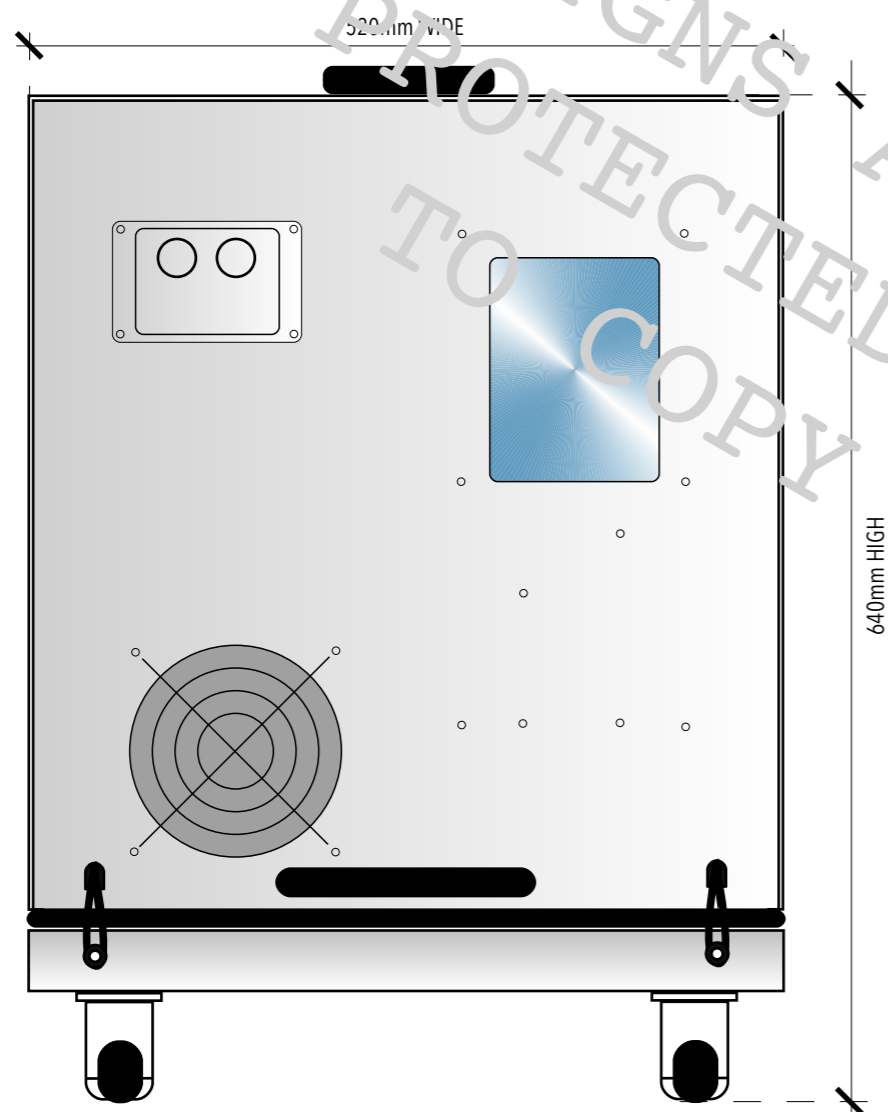

FRONT VIEW

LEFT SIDE VIEW

### PRODUCT DETAILS

EXTERNAL SIZE: 640mm H x 520mm W x 700mm D (TRAY DEPTH 40mm)

INTERNAL SIZE: 525mm H x 430mm W x 610mm D (TRAY DEPTH 40mm)

CASTORS: SWIVEL ROLLING, HEIGHT ADJUSTABLE/LEVELLING LOCKING

HOOD: REMOVABLE USING QUICK RELEASE MECHANISM. SWING UP FOR INSPECTION WITH ALUMINIUM STAY

POWER: 10AMP IEC POWER IN 3 PIN PLUG TO REAR OF UNIT WITH SWITCH

GENERAL UNIT: 3mm 5005 ALUMINIUM PRIMED AND BAKED, FOLDED AND FIXED. TRAY WELDED.

OTHER: ALL PARTS SERVICABLE OR REPLACABLE. DBA TESTED REDUCING UP TO 38DBA.