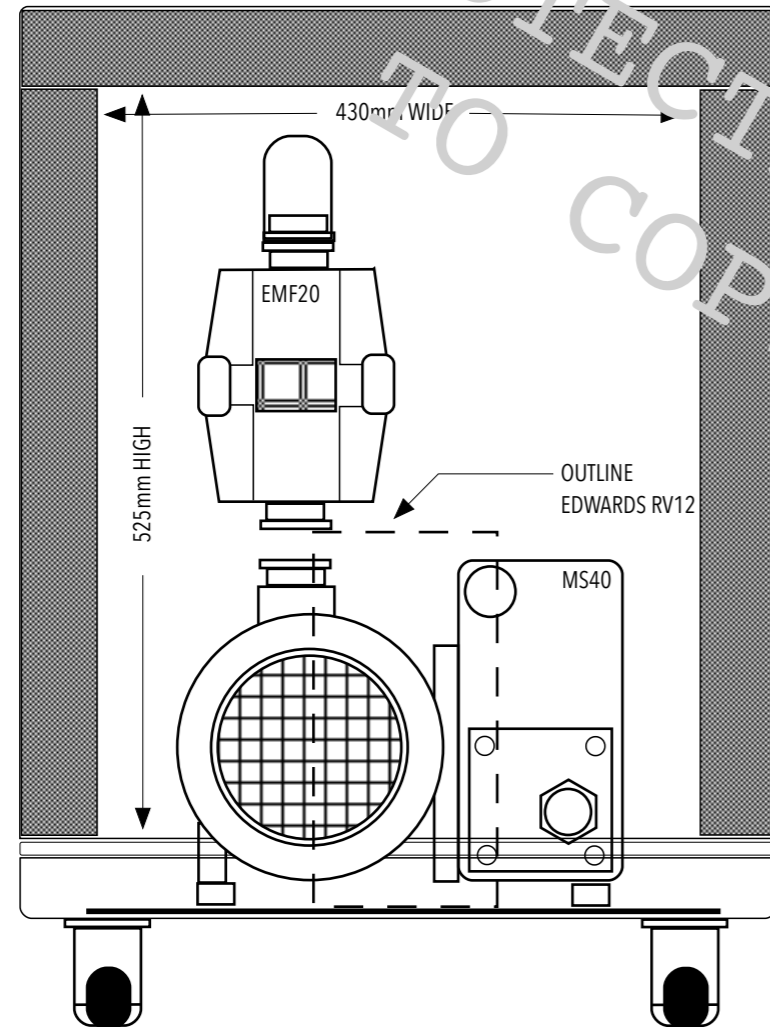

FRONT VIEW

SHOWING PHYSICALLY LARGER VACUUM PUMP MODELS