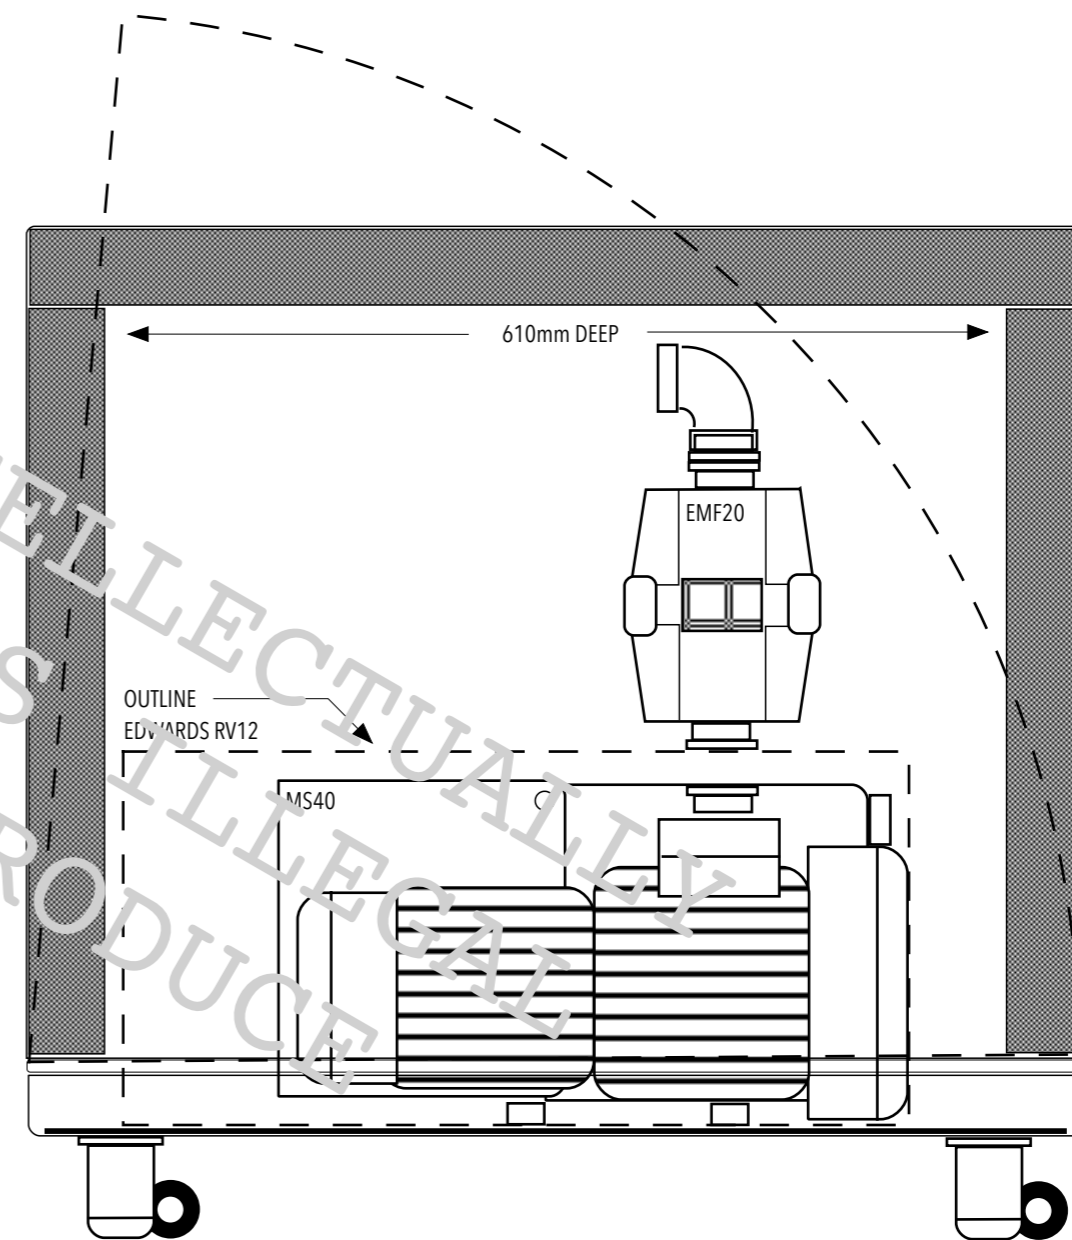

LEFT SIDE VIEW

SHOWING PHYSICALLY LARGER VACUUM PUMP MODELS

PUMP FITMENT

CHECK ALL SIZING WITH YOUR SELECTED PUMP SUPPLIER. CHECK POWER CONNECTION POSITION AND INTRUSION.
CHECK OIL MIST FILTER SIZING AND FITTINGS. CHECK VACUUM LINE/HOSE DIAMETER.

POSSIBLE PUMP SOLUTIONS

PFEIFFER: DUO6M, DUO6, DUO VANE22, SMART VANE55, DUOLINE11, DUO1.6.

HVAC: VRD04G, 08,16,24,30.

WELCH: CRVPRO 2,4, 6, 8, 16, 24, NOT 30.

EDWARDS: RV3, 5, 8, 12. E2M0.7, E2M1.5, E2M2.5, E2M18, NOT E2M28.

BUSCH: R5KB 0010E, 0016E, FOZZA FO15A, 0035B

LEYBOLD: SV10B, SV16B, SV25B, SV40B, NEOD16, NEOD25, NOT NEOD40/65

LAB BENCH AUSTRALIA

SHEET: SPECIFICATION - PUBLIC RELEASE

DATE: 2024 - 2025 GEN 2

PRODUCT: LB520AE

TITLE: Serene . PAGE 2 OF 3